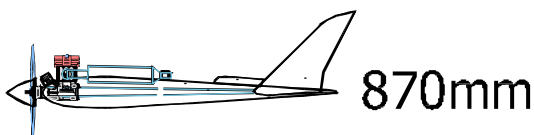

BULLIT 60

FAST FLYING WING

Manufactured by:

TOPMODEL CZ

679 05 HABRŮVKA 100 - CZECH REPUBLIC

www.topmodelcz.com

e-mail: info@topmodelcz.cz

Order N°: 02041

1095mm

870mm

49,7dm²

1,6 - 1,9kg

BELL 540

Radio system you'll need :

- elevon - 2 servos
- motor

6,5 - 10 ccm

Mega ACn 22/30/3E

5S Lixx ~4Ah

Part #	Part name	Material/dimensions	Loose	In bag
	building instruction		01	
1-1	motor mount set	fiberglass		01
1-1E	screw	M3x20		04
1-1F	washer	steel Ø9		04
1-1G	nut	nut M3		04
2	wing	balsa assembly	01	
2A	hatch	balsa 1,5mm	01	
2AA	hatch support	balsa 6mm		02
2AB	hatch latch	190124827		01
2AC	support	plywood 3x15x77mm		01
2D	receiver cover	plastic 1x45x48mm		01
2-1	elevon	balsa	02	
2-3	battery tray	plywood 3x40x150mm		01
2-4	elevon servo fixing	polyurethan		04
2-41	servo cover	ABS plastic		02
2-5	elevon pushrod	steel Ø1,8mm		02
2-6	clevis	MPJ 2140, nut M2 (steel)		02
2-8	elevon horn	carbon plate 1,5 +0,5mm		02+02
4	fin	balsa assembly	02	
4-1	fin joiner	fiberglass 1,5x10x43		02
7	stickers		04	
9-2	motor servo mount	polyurethan		02
9-21	throttle linkage	steel Ø1,2x320mm		01
		sheath Ø3/2x215mm		01
		clevis + nut M2 stell		01+01+01
11	pinned hinge	MPJ 2502		06