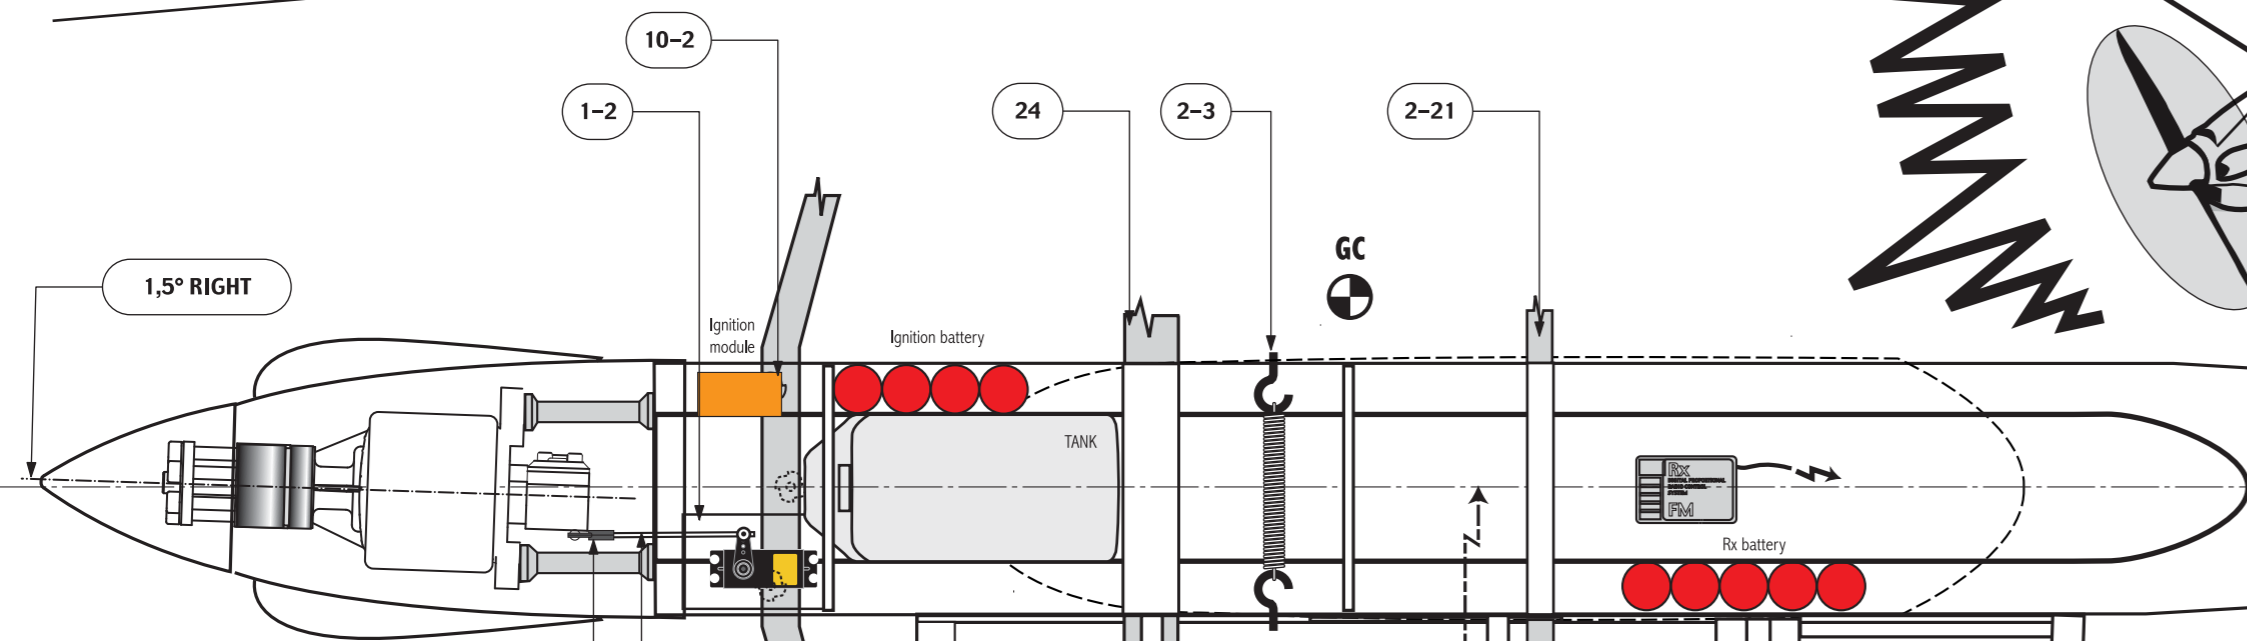

3D AKROBAT - 3D AEROBAT - 3D GEANT

1940 mm
1999 mm

103,6dm²

Special 3D
4,90/6,2 kg

Radio req'd
4 channel
with
6 servos

Engine req'd
25-40 cc

Razzia

© TOPMODEL CZ Manufactured by TOPMODEL CZ s.r.o. 679 05 HABRŮVKA100 - Better made in the Czech Republic - www.topmodelcz.com

TOPMODEL CZ

"In quality, we trust!"

PODVOZEK-MAIN L.G.-TRAIN

KRIDLO-WINGS-AILES

SOP+VOP-TAILS-EMPENNAGES

No risk, No fun...

Torquenrollers

KABINA-CABIN-CABINE