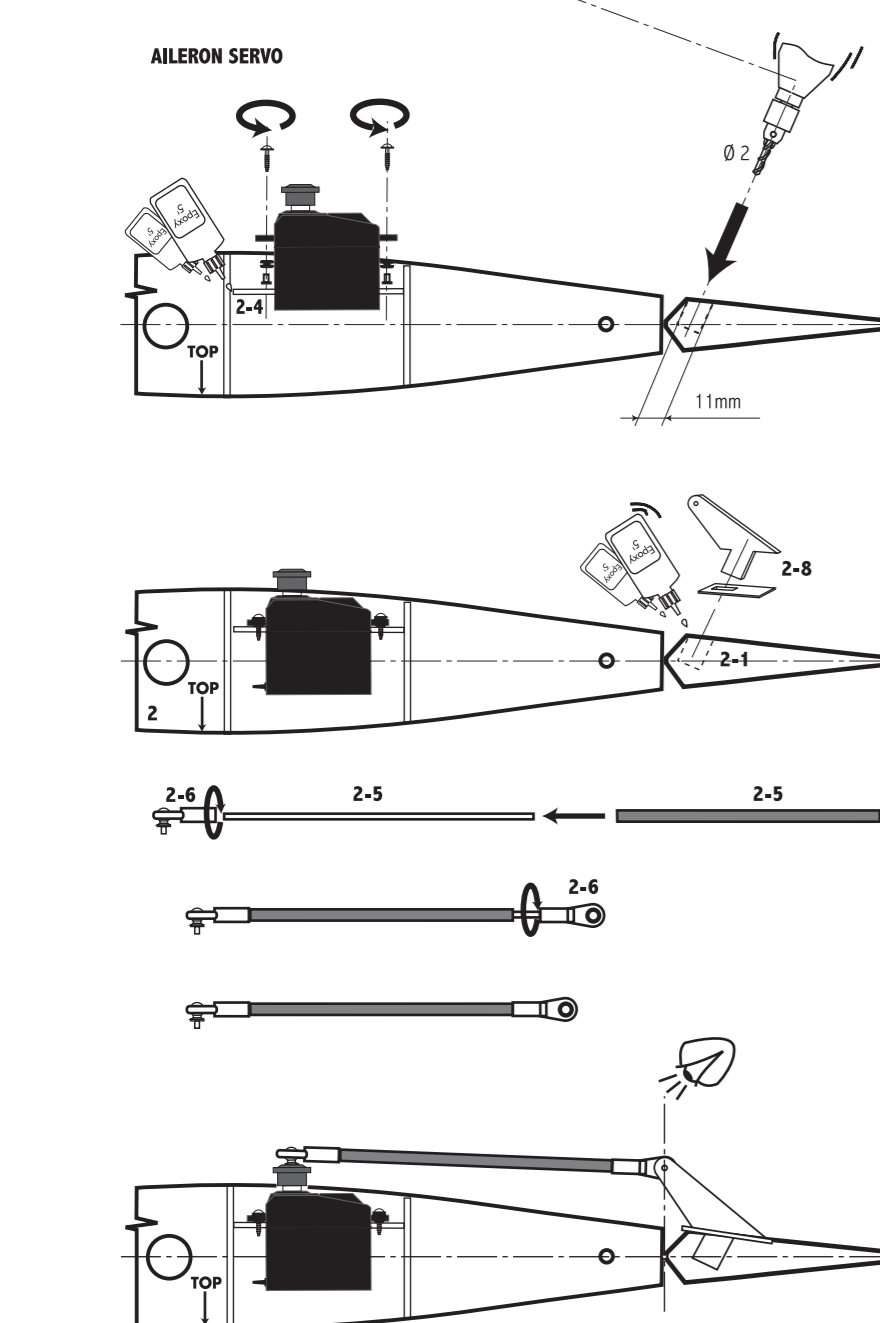

3D AKROBAT - 3D AEROBAT - 3D GEANT

1940 mm
1999 mm

103,6dm²

Special 3D
4,90/6,2 kg

Radio req'd
4 channel
with
6 servos

Engine req'd
25-40 cc

Razzia

© TOPMODEL CZ Manufactured by TOPMODEL CZ s.r.o. 679 05 HABRŮVKA100 - Better made in the Czech Republic - www.topmodelcz.com

TOPMODEL CZ

"In quality, we trust!"

PODVOZEK-MAIN L.G.-TRAIN

KRIDLO-WINGS-AILES

SOP+VOP-TAILS-EMPENNAGES

No risk, No fun...

Torquenrollers

KABINA-CABIN-CABINE