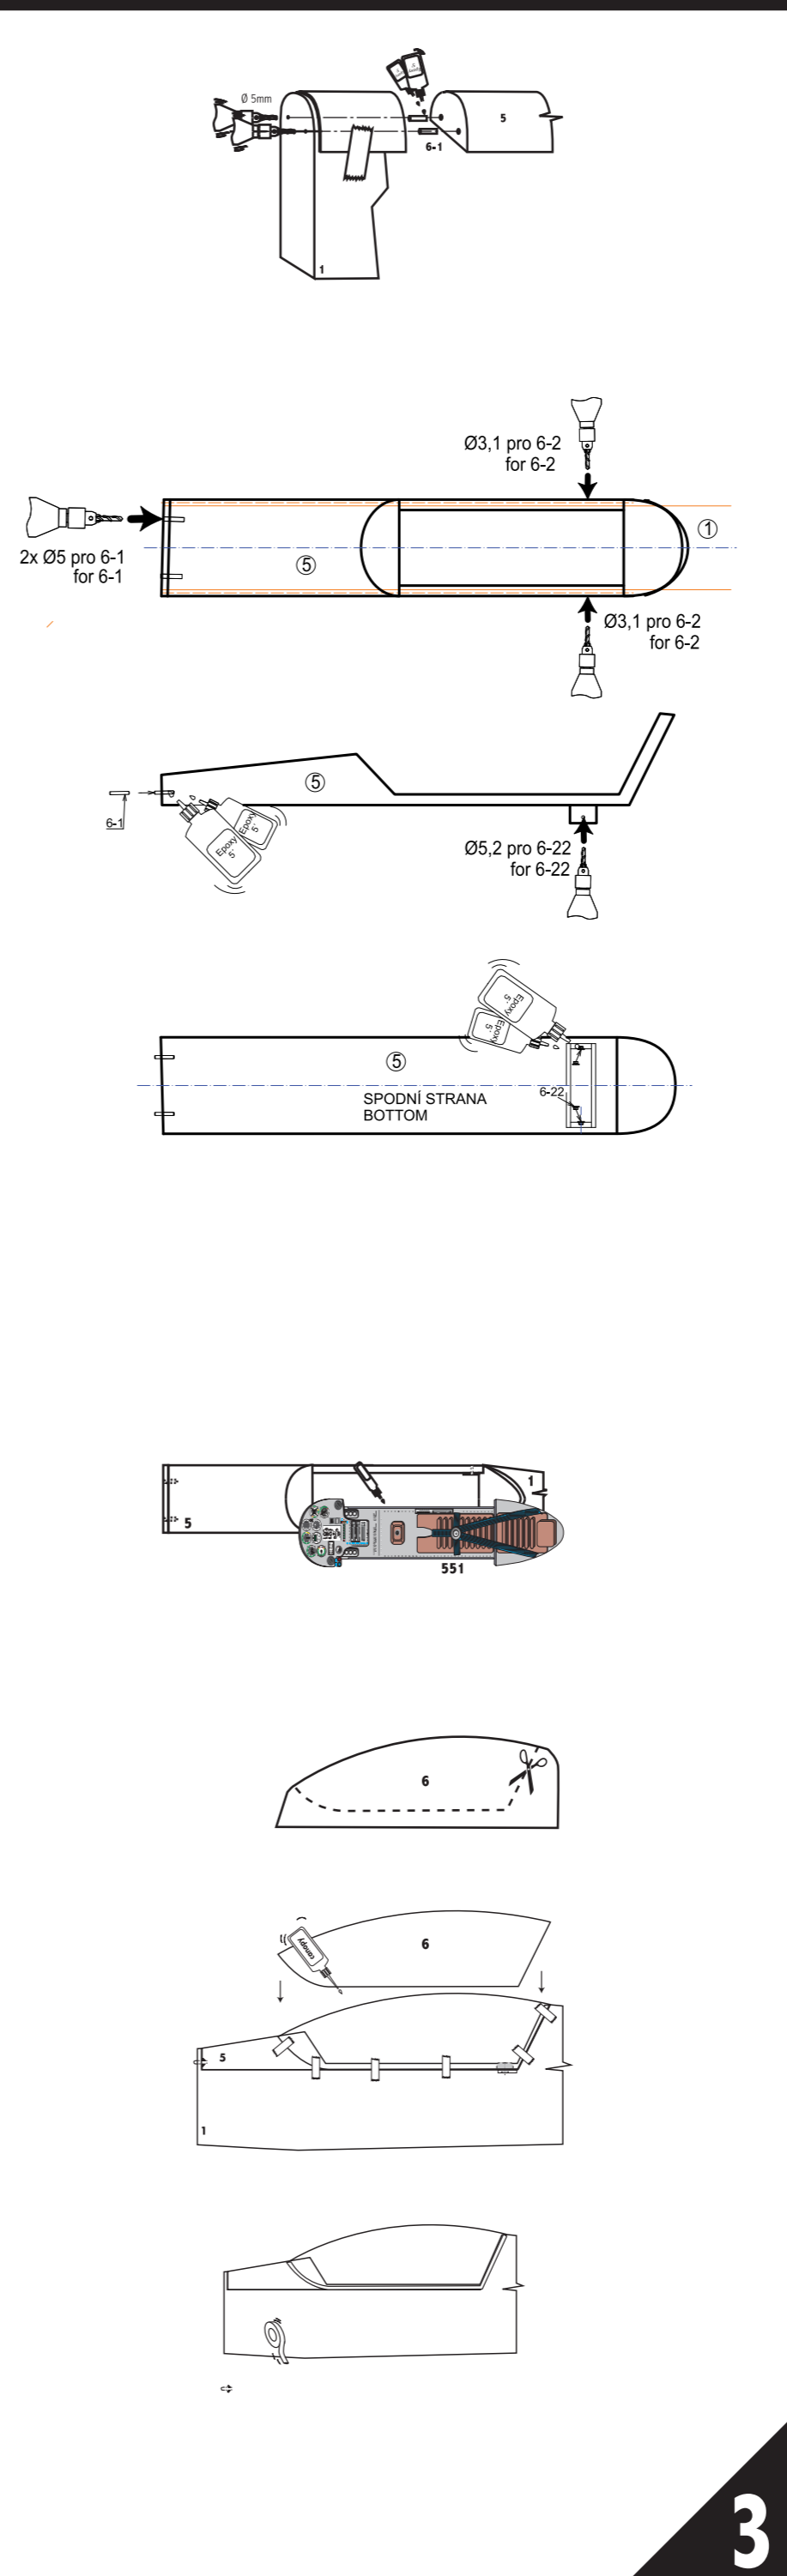

3D AKROBAT - 3D AEROBAT - 3D GEANT

1940 mm
1999 mm

103,6dm²

Special 3D
4,90/6,2 kg

Radio req'd
4 channel
with
6 servos

Engine req'd
25-40 cc

Razzia

© TOPMODEL CZ Manufactured by TOPMODEL CZ s.r.o. 679 05 HABRŮVKA100 - Better made in the Czech Republic - www.topmodelcz.com

TOPMODEL CZ

"In quality, we trust!"

PODVOZEK-MAIN L.G.-TRAIN

KRIDLO-WINGS-AILES

SOP+VOP-TAILS-EMPENNAGES

No risk, No fun...

Torquenrollers

KABINA-CABIN-CABINE