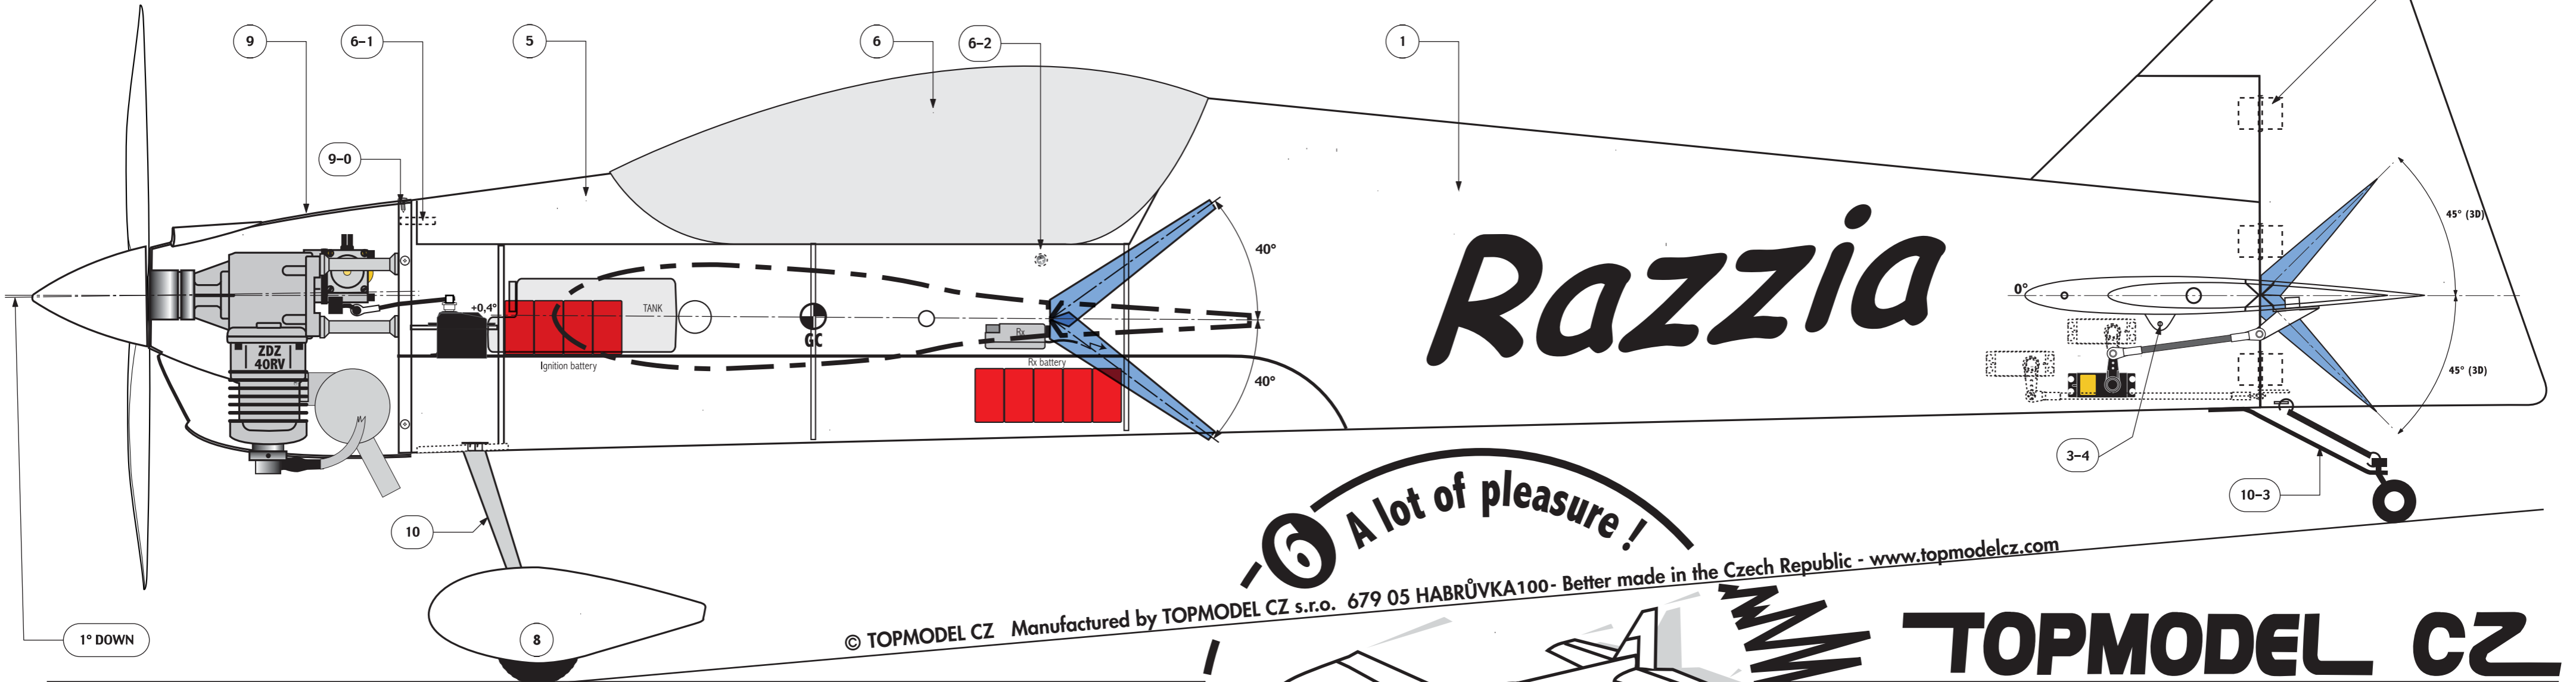

3D AKROBAT - 3D AEROBAT - 3D GEANT

1940 mm
1999 mm

103,6dm²

Special 3D
4,90/6,2 kg

Radio req'd
4 channel
with
6 servos

Engine req'd
25-40 cc

Razzia

© TOPMODEL CZ Manufactured by TOPMODEL CZ s.r.o. 679 05 HABRŮVKA100 - Better made in the Czech Republic - www.topmodelcz.com

TOPMODEL CZ

"In quality, we trust!"

PODVOZEK-MAIN L.G.-TRAIN

KRIDLO-WINGS-AILES

SOP+VOP-TAILS-EMPENNAGES

No risk, No fun...

Torquenrollers

KABINA-CABIN-CABINE