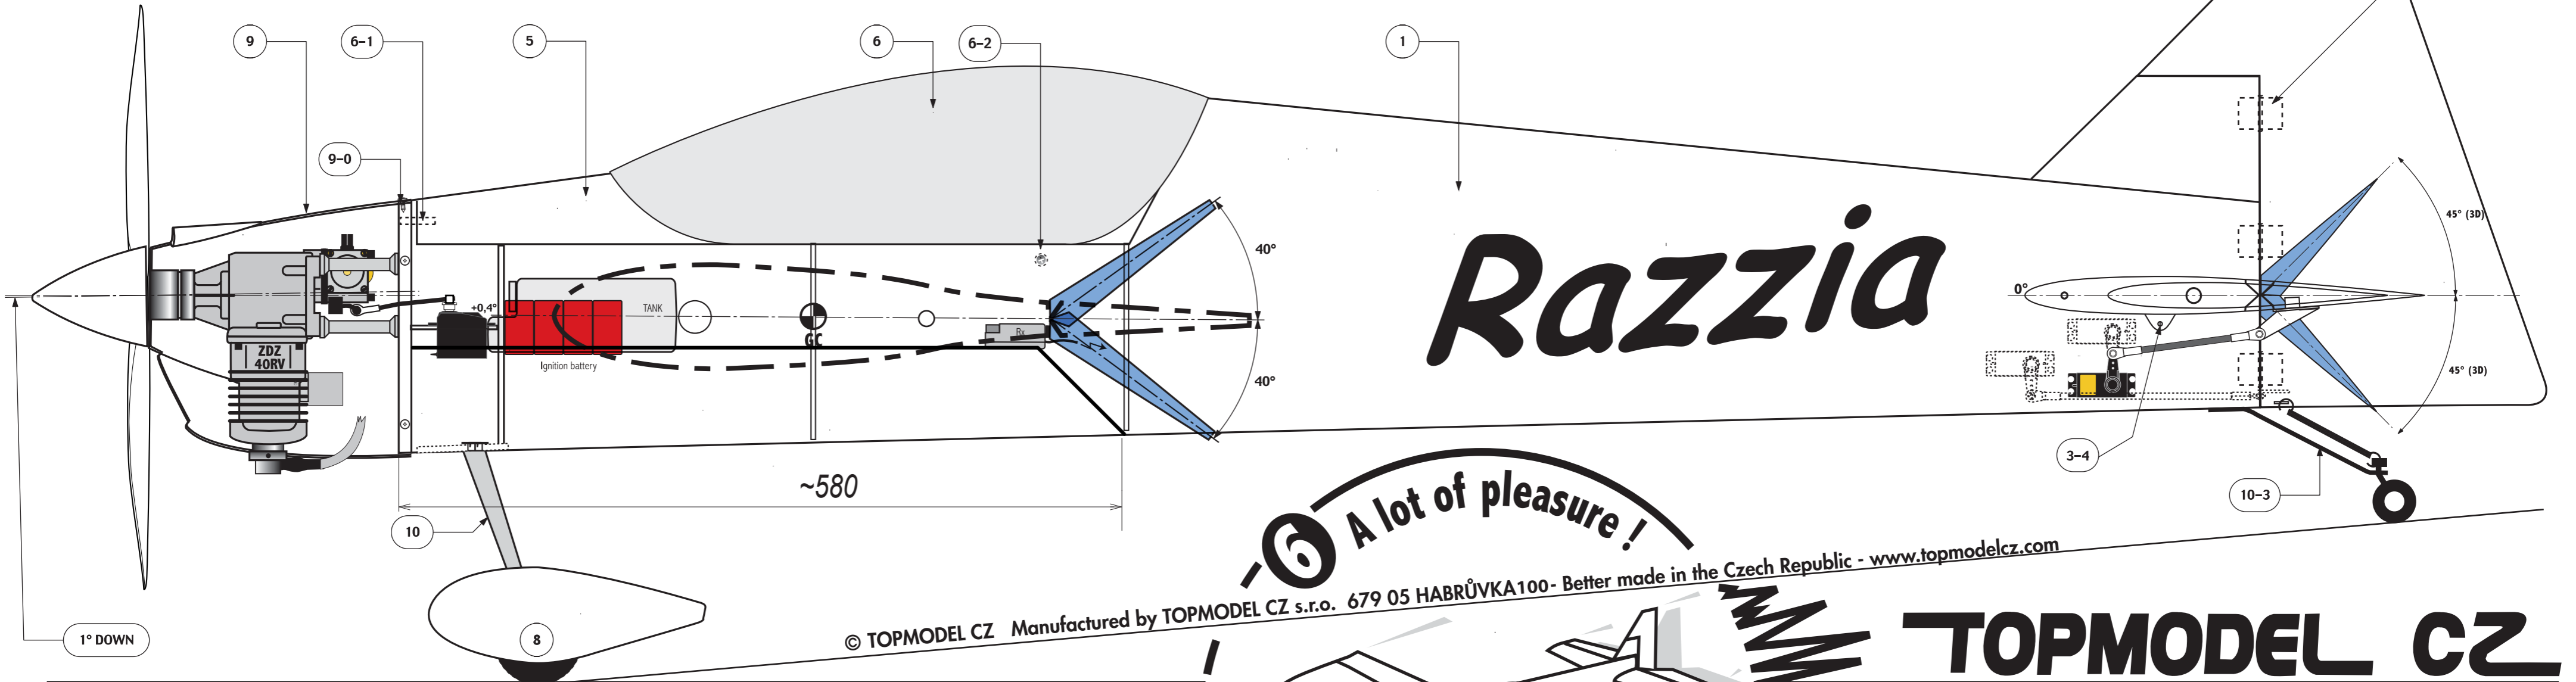

3D AKROBAT - 3D AEROBAT - 3D GEANT

1940 mm
1999 mm

103,6dm²

Special 3D
4,90/6,2 kg

Radio req'd
4 channel
with
6 servos

Engine req'd
25-40 cc

6 A lot of pleasure!

© TOPMODEL CZ Manufactured by TOPMODEL CZ s.r.o. 679 05 HABRŮVKA100 - Better made in the Czech Republic - www.topmodelcz.com

TOPMODEL CZ

"In quality, we trust!"

PODVOZEK-MAIN L.G.-TRAIN

KRIDLO-WINGS-AILES

SOP+VOP-TAILS-EMPENNAGES

No risk, No fun...

Torquenrollers

KABINA-CABIN-CABINE