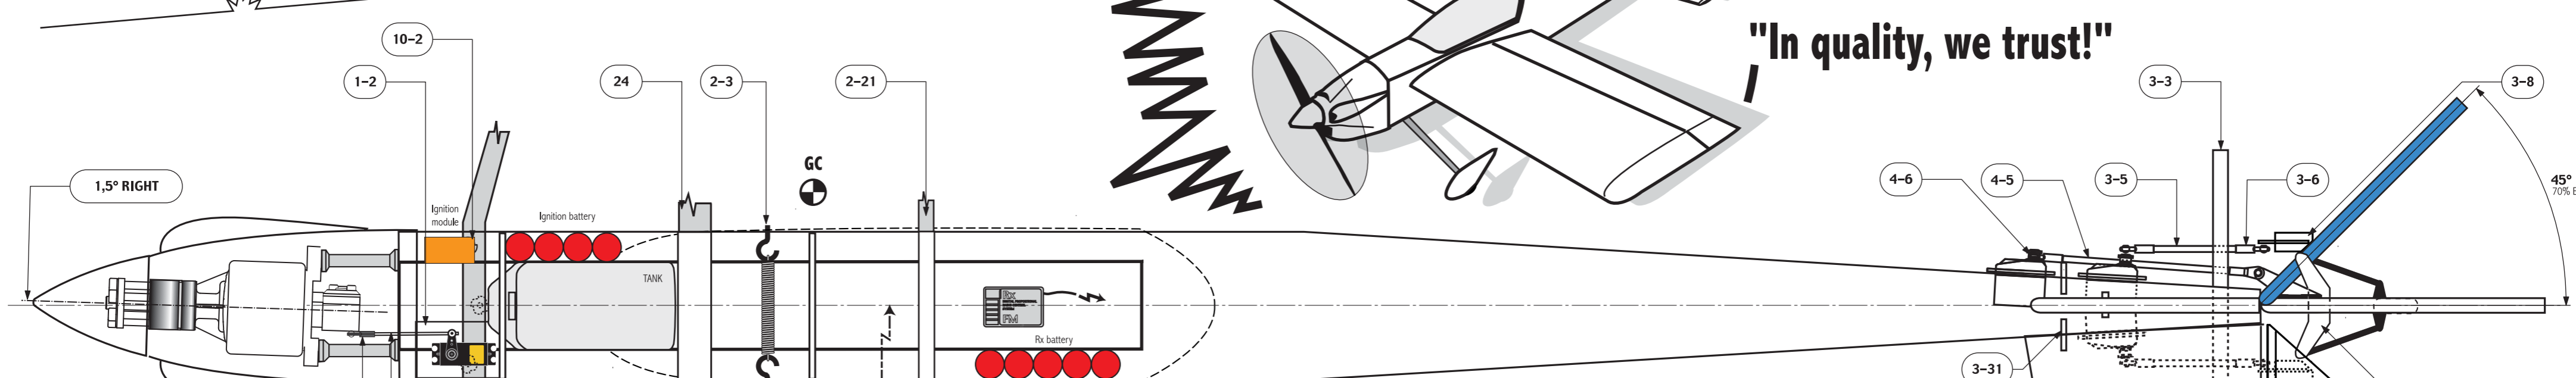

3D AKROBAT - 3D AEROBAT - 3D GEANT

1940 mm
1999 mm

103,6dm²

Special 3D
4,90/6,2 kg

Radio req'd
4 channel
with
6 servos

Engine req'd
25-40 cc

6 A lot of pleasure!

© TOPMODEL CZ Manufactured by TOPMODEL CZ s.r.o. 679 05 HABRŮVKA100 - Better made in the Czech Republic - www.topmodelcz.com

TOPMODEL CZ

"In quality, we trust!"

PODVOZEK-MAIN L.G.-TRAIN

KRIDLO-WINGS-AILES

SOP+VOP-TAILS-EMPENNAGES

No risk, No fun...

Torquenrollers

KABINA-CABIN-CABINE