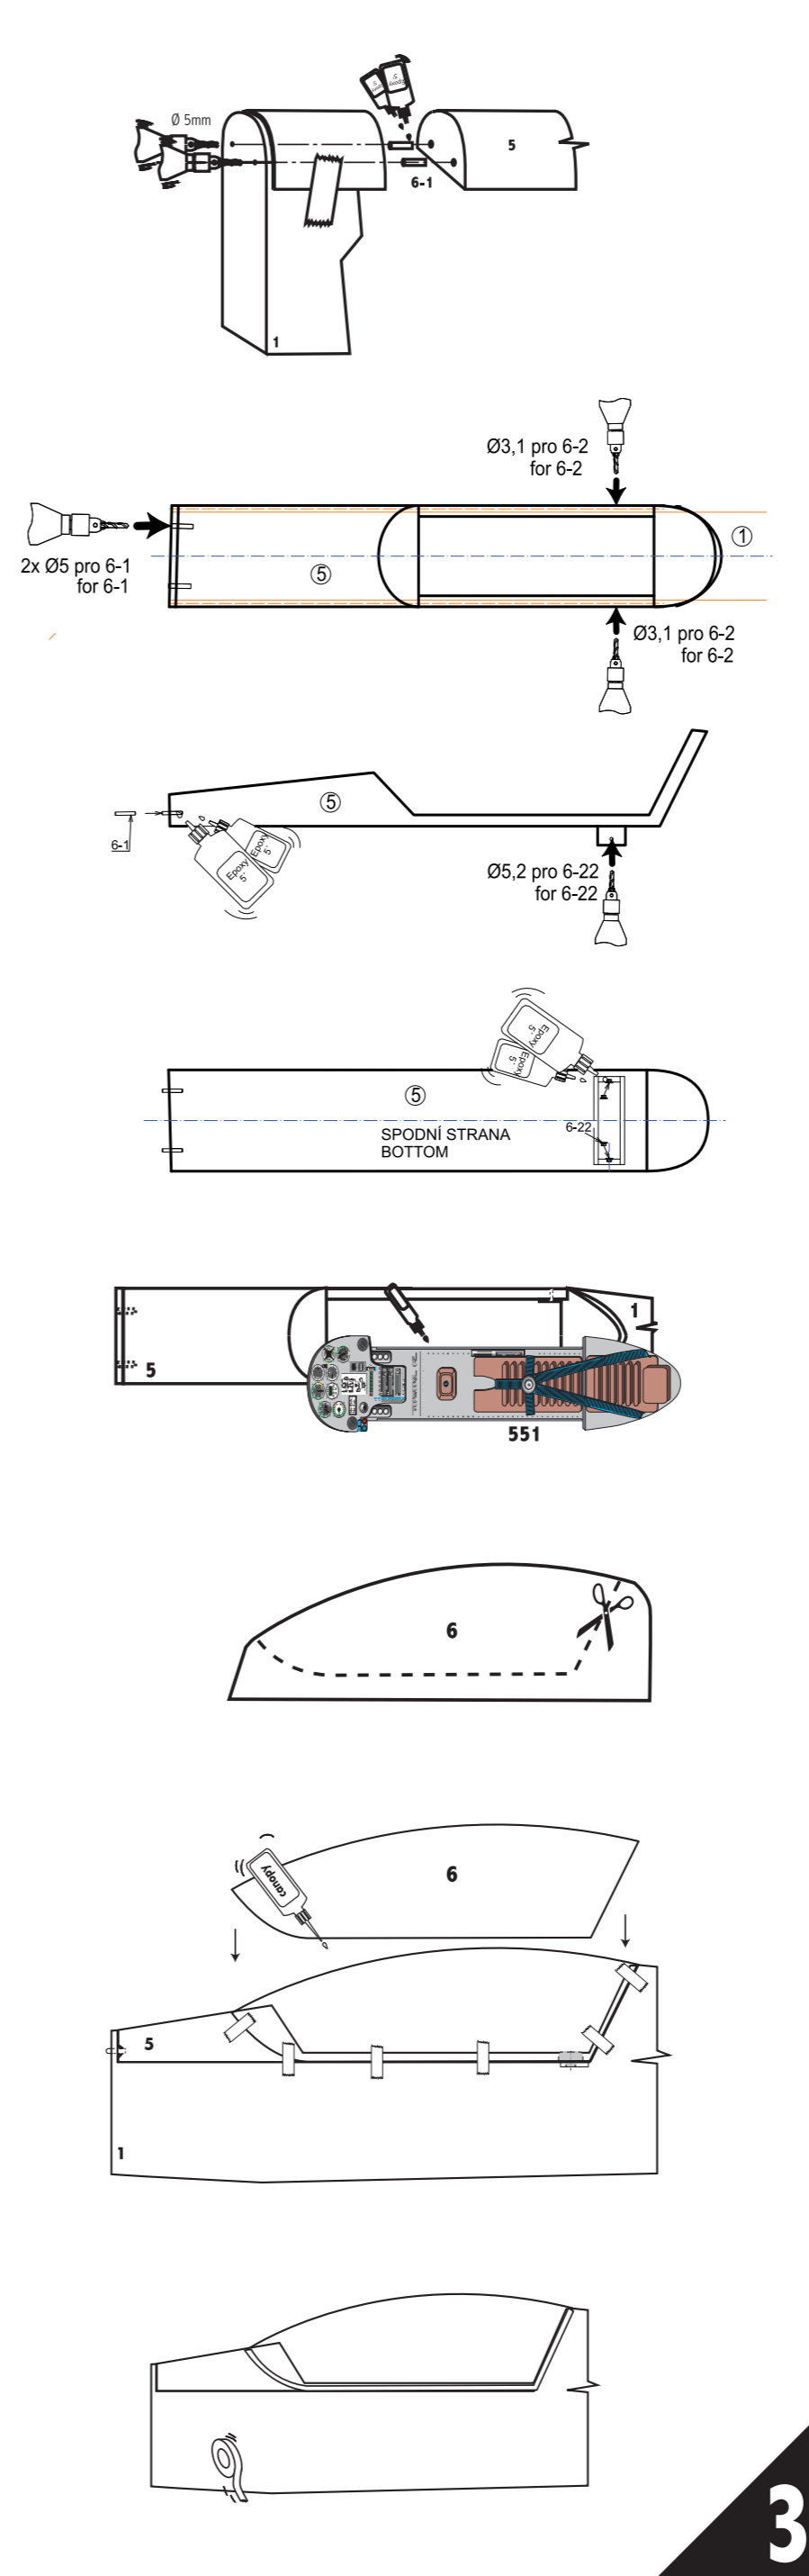

3D AKROBAT - 3D AEROBAT - 3D GEANT

1940 mm
1999 mm

103,6dm²

Special 3D
4,90/6,2 kg

Radio req'd
4 channel
with
6 servos

Engine req'd
25-40 cc

6 A lot of pleasure!

© TOPMODEL CZ Manufactured by TOPMODEL CZ s.r.o. 679 05 HABRŮVKA100 - Better made in the Czech Republic - www.topmodelcz.com

TOPMODEL CZ

"In quality, we trust!"

PODVOZEK-MAIN L.G.-TRAIN

KRIDLO-WINGS-AILES

SOP+VOP-TAILS-EMPENNAGES

No risk, No fun...

Torquenrollers

KABINA-CABIN-CABINE