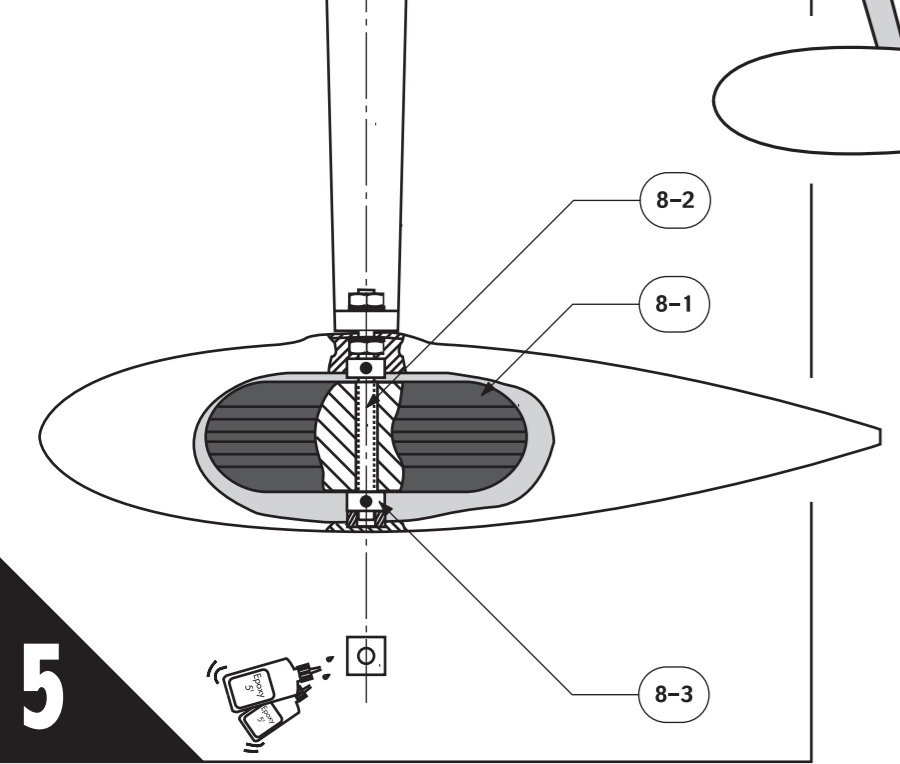

3D AKROBAT - 3D AEROBAT - 3D GEANT

1940 mm
1999 mm

103,6dm²

Special 3D
4,90/6,2 kg

Radio req'd
4 channel
with
6 servos

Engine req'd
25-40 cc

6 A lot of pleasure!

© TOPMODEL CZ Manufactured by TOPMODEL CZ s.r.o. 679 05 HABRŮVKA100 - Better made in the Czech Republic - www.topmodelcz.com

TOPMODEL CZ

"In quality, we trust!"

PODVOZEK-MAIN L.G.-TRAIN

KRIDLO-WINGS-AILES

SOP+VOP-TAILS-EMPENNAGES

No risk, No fun...

Torquenrollers

KABINA-CABIN-CABINE